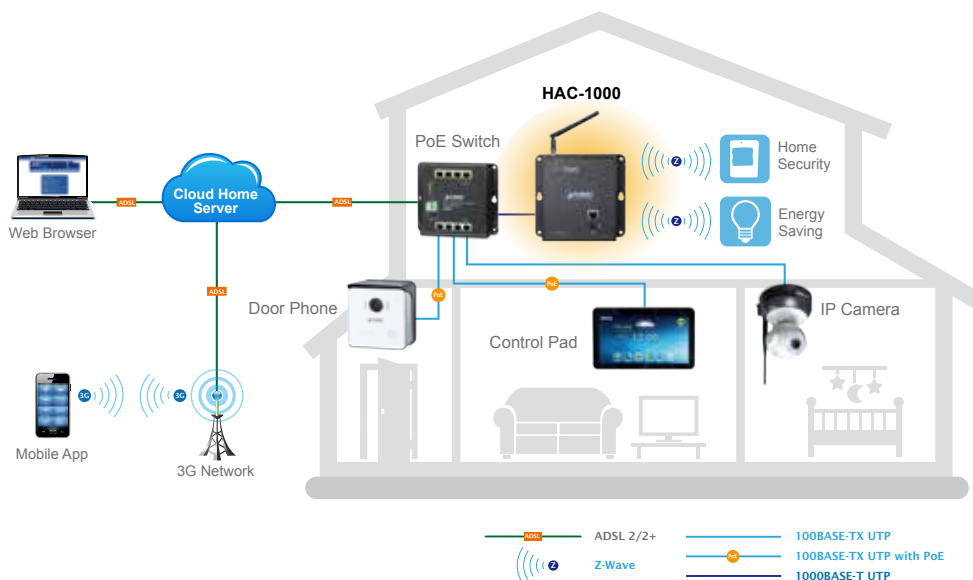

### Home Automation and Smart Home Control

PLANET HAC-1000 is a Z-Wave Home Automation Control Gateway that controls all Z-Wave wireless devices regardless of brands as they are based on the Z-Wave technology. Since most users would like to control their devices via the internet, the HAC-1000 is required to turn your home into a smart and secure one where lighting control, window blinds, security monitoring, door locks, thermostats, emergency monitoring, energy management, visual reporting, and more can be managed from anywhere, whether you are at home or office, or somewhere on the road, with smart phones, tablets or other mobile devices.

Multiple Scene Modes For Smart Home

**Energy and Cost Saving on Every Room**

You can also check the current energy consumption in your home within the configuration interface of the HAC-1000. Manage these energy-saving devices such as power meter switches, power switches and dimmer switches to help you reduce energy consumption and thus save expenses on utilities.

**Important Alerts**

Alerts like use of electricity, home alarms and more can be brought to your notice without delays by way of cloud hosting. From now on, you can have all these alerts no matter where you are, making your home a smart and secure one.

**Applications**

With PLANET HAC-1000 Z-Wave Home Automation Control Gateway, your home is securely protected. Together with an IP camera and PIR detector, the HAC-1000 detects a burglar intrusion and thus alerts the owner via smart phone where the burglary can be seen on the screen of his mobile device. You can control this innovative automation system from wherever you are, at home or abroad, using the touch screen of your iOS or Android phone, thus making your home a smart one.