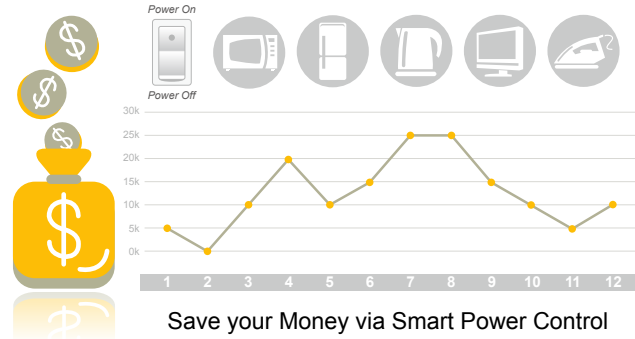

*Personal Scene Mode*

In the "Scene" mode you can set everything you want in every room of your home for any activity or anything in-between from morning to night. An unlimited number of scenes can be created and customized to your personal preferences.

Multiple Scene Modes For Smart Home

**Energy and Cost Saving on Every Room**

You can also check the current energy consumption in your home within the configuration interface of the HAC-1000. Manage these energy-saving devices such as power meter switches, power switches and dimmer switches to help you reduce energy consumption and thus save expenses on utilities.